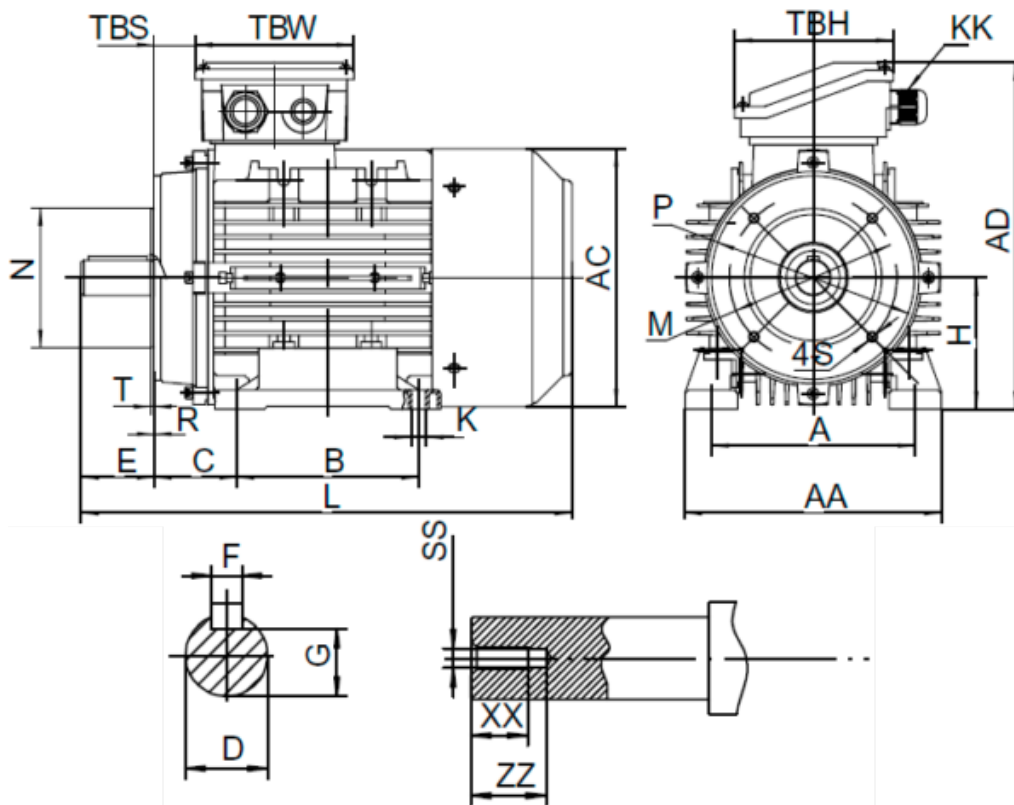

Data Sheet

Article number: 25180015061640

Description: Kleedrive T3A 100L-6 1.5kw 900 rpm UL/CSA
3x230/400V 50 HZ IP55 B34 Eff=82,5%

Measures

A = 160	F = 8	R = 0	ZZ = 30
AA = 200	G = 24	S = M8	
AC = Ø199	H = 100	SS = M10	
AD = 260	HD = 160	T = 3.5	
B = 140	L = 376	TBH = 118	
C = 63	M = Ø130	TBS = 32	
D = Ø28	N = Ø110	TBW = 118	
E = 60	P = Ø160	XX = 22	